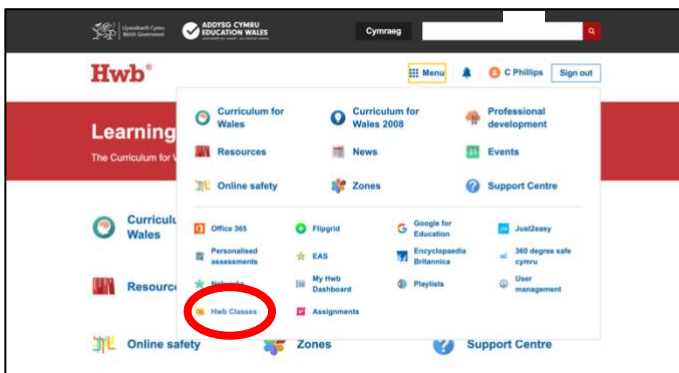

How to access your Hwb Class

Visit: www.hwb.gov.wales

Click 'Log in'

Enter your email address and password to login to Hwb.

Click on 'Menu'

Click on 'Hwb Classes'

Click on your class name to enter your Hwb Class.