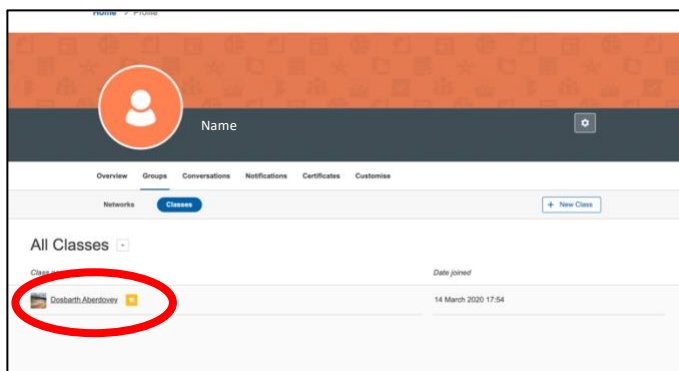

How to access your Hwb Class

Visit: www.hwb.gov.wales

Click 'Log in'

Enter your email address and password to login to Hwb.

Click on 'Menu'

Click on 'Hwb Classes'

Click on your class name to enter your Hwb Class.