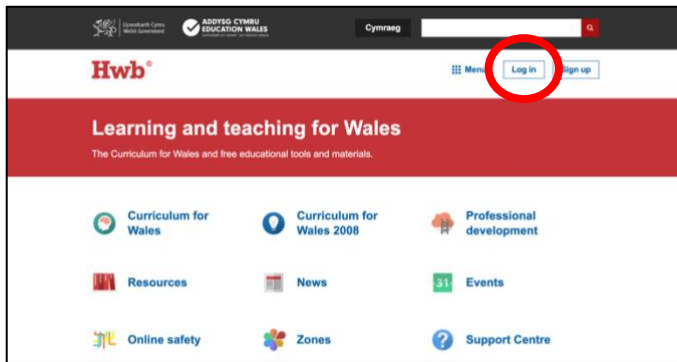

How to access your Hwb Class

Visit: www.hwb.gov.wales

Click 'Log in'

Enter your email address and password to login to Hwb.

Click on 'Menu'

Click on 'Hwb Classes'

Click on your class name to enter your Hwb Class.